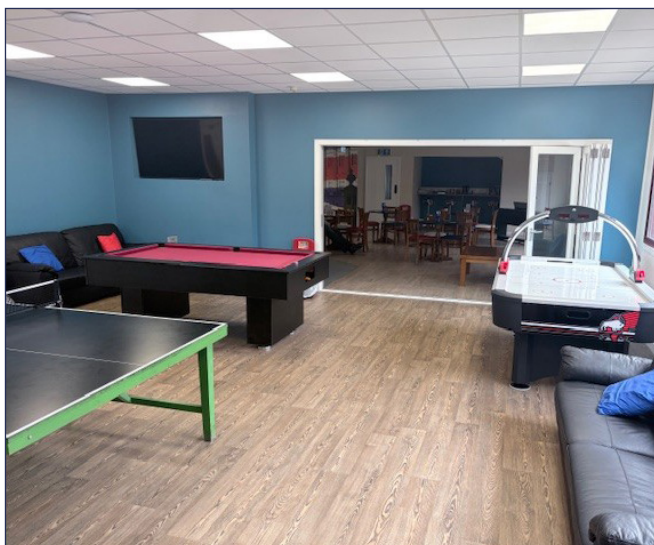

SEAFARERS' TELEPHONE HELPLINE

SeafarerHelp...the lifeline for seafarers (ISWAN)
www.iswan.org.uk/seafarerhelp +44 (0)20 7323 2737

Issue Date 09/24

Produced by the Merchant Navy Welfare Board Registered as a charity No. 212799
In England & Wales and no. SC039669 in Scotland. Map courtesy of Open Street
and photos courtesy of QVSR Felixstowe. Please pass any amendments directly
to MNWB on 02380 337799 or visit: www.mnwb.org

PORT INFORMATION LEAFLET