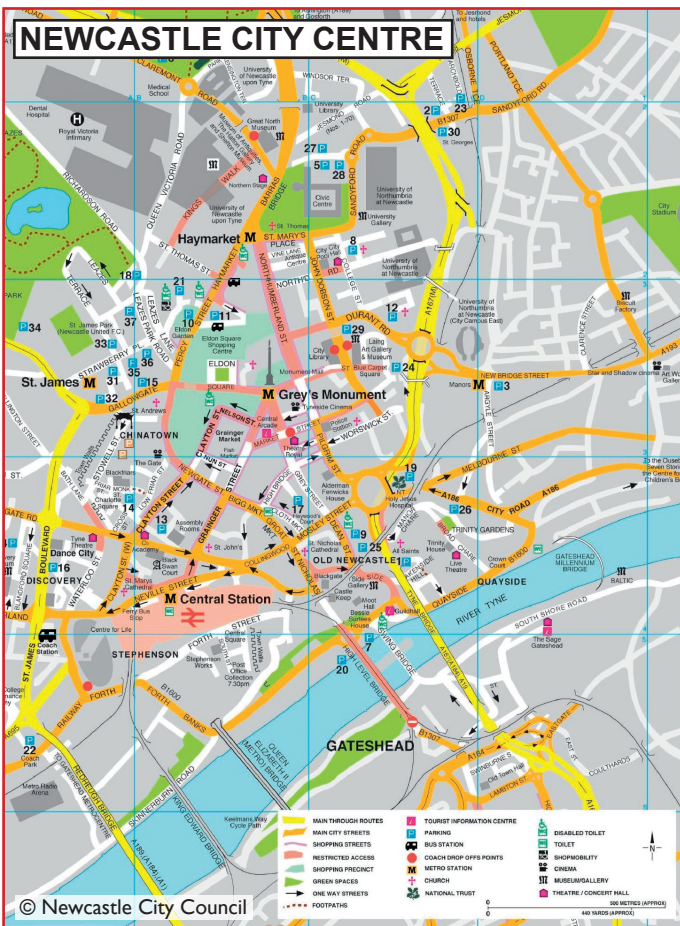

PLACES OF WORSHIP

There are numerous places of worship situated throughout Tyneside that cover all the different faiths and various denominations. Please ask a Port Chaplain or Ship Welfare Visitor for details.

POST OFFICE, BANKS & MONEY TRANSFER

North: Located in and around The Beacon Shopping Centre or on Nile Street, North Shields
South: Located on or around King Street, South Shields.

MAIN SHOPPING CENTRES (See maps above)

North: The Beacon Shopping Centre, Bedford Street, North Shields www.thebeaconcentre.co.uk
Newcastle: The main shopping area is centred around Percy Street, inc. Eldon Square Shopping Centre www.intu.co.uk/eldonsquare
South: the shopping area is centred around King Street, South Shields
Gateshead: Metro Centre www.intu.co.uk/metrocentre