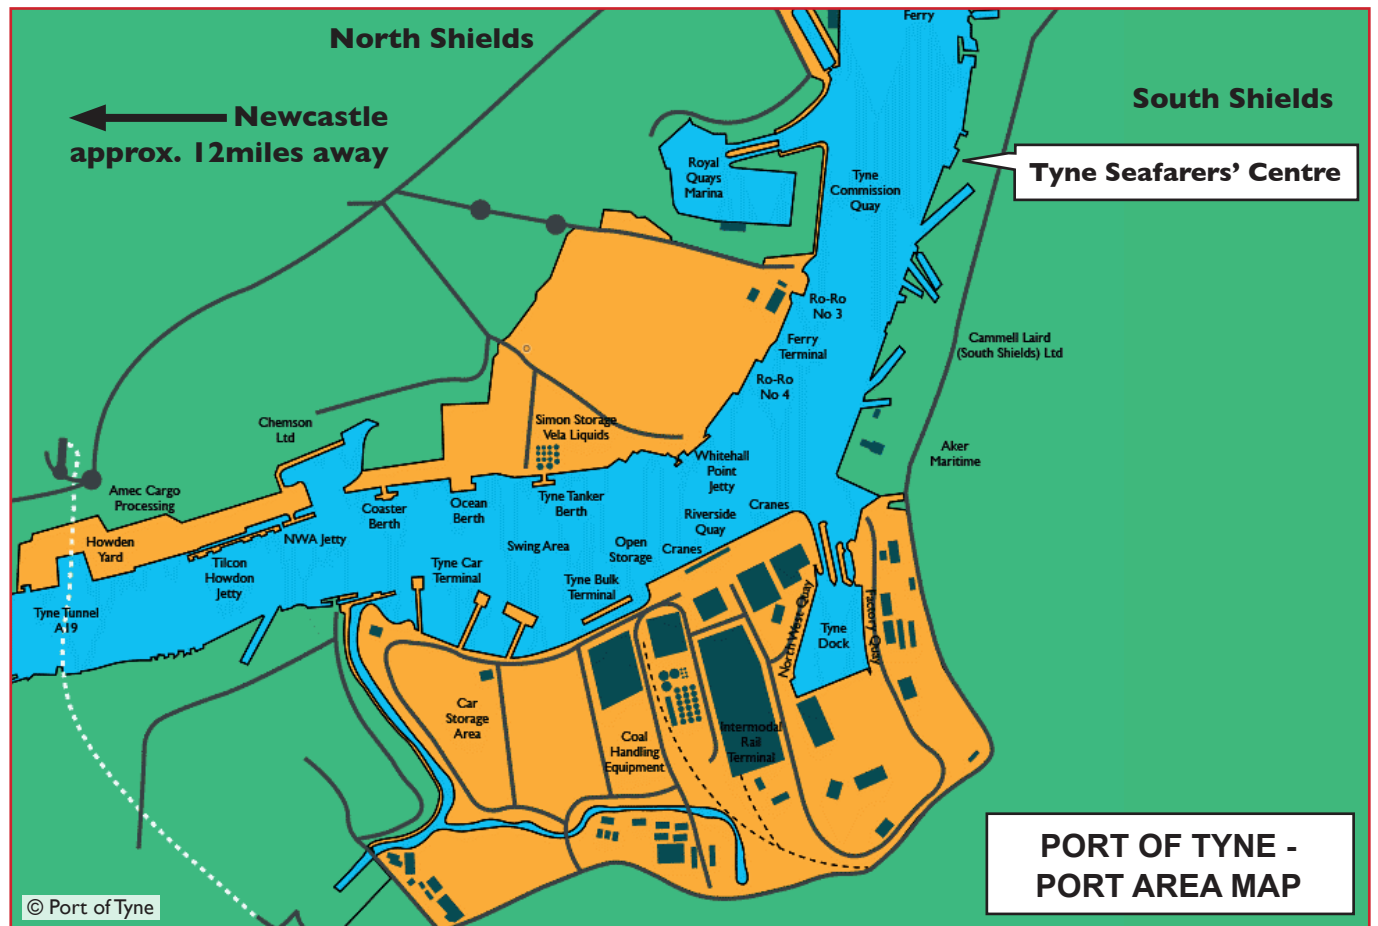

PLACES OF WORSHIP

There are numerous places of worship situated throughout Tyneside that cover all the different faiths and various denominations. Please ask a Port Chaplain or Ship Welfare Visitor for details.

POST OFFICE, BANKS & MONEY TRANSFER

North: Located in and around The Beacon Shopping Centre or on Nile Street, North Shields
South: Located on or around King Street, South Shields.

MAIN SHOPPING CENTRES (See maps above)