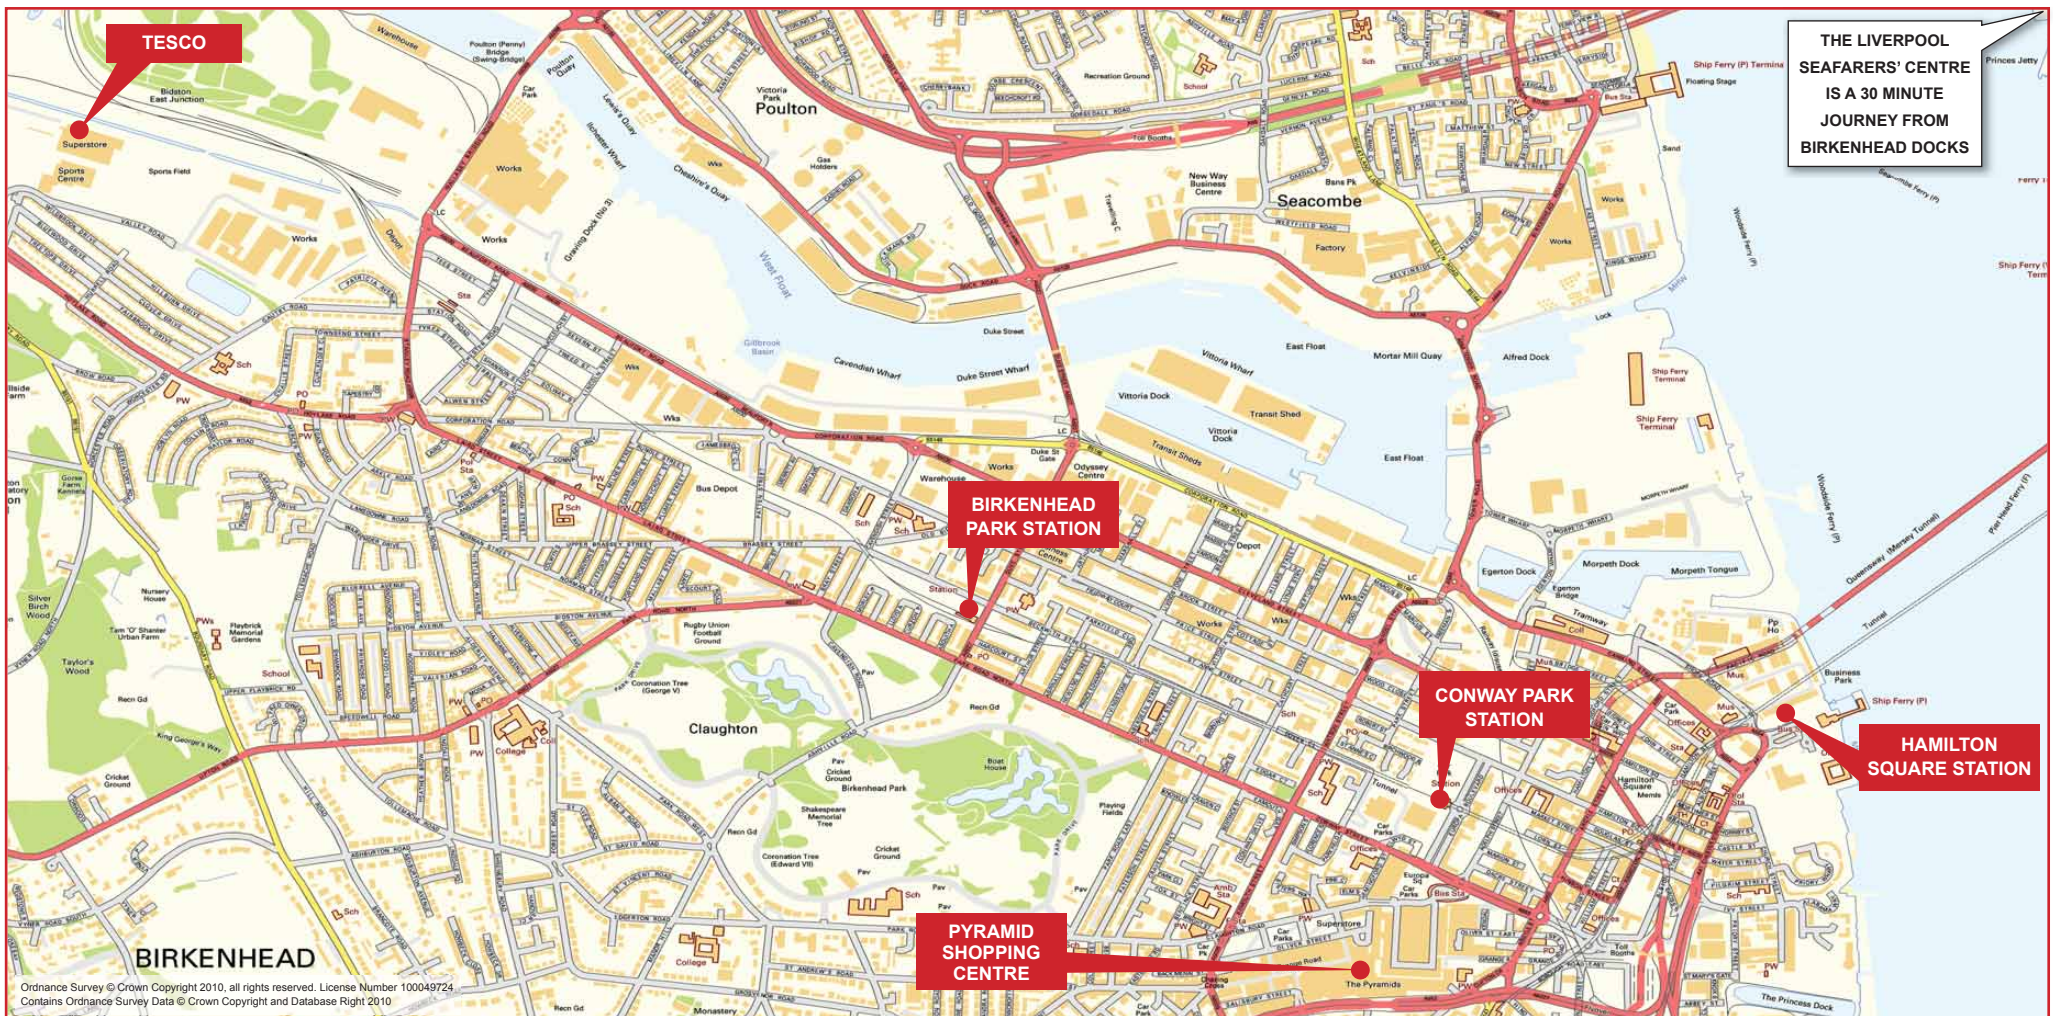

TOURIST INFORMATION CENTRE

Tourist Information Centre
Woodside Ferry Terminal 0151 647 6780

LIBRARY / INTERNET FACILITIES

Birkenhead Central Library, Borough Rd 0151 652 6106
There is an internet cafe in the food court of the Pyramid Shopping Centre.

SPORTS FACILITIES

Europa Pool, Conway Street 0151 666 5555

PUBLIC TRANSPORT

National Rail Enquiries 0845 748 4950
Local Bus Information 0871 200 2233
National Express Coaches 0871 781 8181
John Lennon Liverpool Airport 0871 521 8484

TAXIS

New Brighton Taxis 0151 639 6666
Approximate fares from Birkenhead Docks (Duke Street Bridge Gate) to: Tesco £4.00, Pyramid Shopping Centre £5.00 and Liverpool Seafarers' Centre £17.00 - £20.00.

PLACES OF WORSHIP

For details of local places of worship, please contact the Liverpool Seafarers' Centre or one of the Port Chaplains.

ENTERTAINMENT - VENUES/ATTRACTIONS

Birkenhead Priory, Priory Street 0151 647 6780
Wirral Transport Museum, Taylor Street 0151 647 2128
Vue Cinema, Conway Park 0871 224 0240
Birkenhead Park, a free to visit public park is a short walk from Birkenhead Docks.

SHOPPING CENTRE

Tesco, Bidston Link Road (open 24hrs) 0845 677 9053
Argos, Pyramid Centre 0151 647 8673
Specsavers Opticians, Pyramid Centre 0151 650 1666
Boots The Chemist, Grange Road 0151 647 7255

POST OFFICE, BANKS & MONEY TRANSFER

Western Union (Cheque Centre), Pyramid Centre 0151 647 1505
Post Office, Market Street 0151 666 2830
Lloyds TSB, Pyramid Centre 0151 666 2173

LOCAL HOSPITAL

Accident & Emergency, Arrowe Park Hospital 0151 604 7081
NHS Direct 0845 46 47